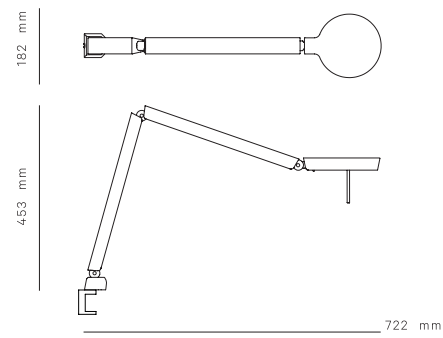

Claesson Koivisto Rune w081f	Claesson Koivisto Rune w081t1	Claesson Koivisto Rune w081t2	Claesson Koivisto Rune w081w
Weight: 9 kg	Weight: 5 kg	Weight: 7 kg	Weight: 2 kg
Length: 108 cm	Length: 56 cm	Length: 108 cm	Length: 56 cm
Width: 39 cm	Width: 26 cm	Width: 39 cm	Width: 26 cm
Height: 27 cm	Height: 23 cm	Height: 27 cm	Height: 23 cm
Volume: 0,114 m3	Volume: 0,033 m3	Volume: 0,114 m3	Volume: 0,033 m3

081C102 Colour: white
081C104 Colour: grey
081C106 Colour: green

Claesson Koivisto Rune w081

MODELS

**TABLE LAMP BASE
TWO ARMS**

**TABLE LAMP CLAMP
TWO ARMS**

Claesson Koivisto Rune w081t2

Claesson Koivisto Rune w081c2