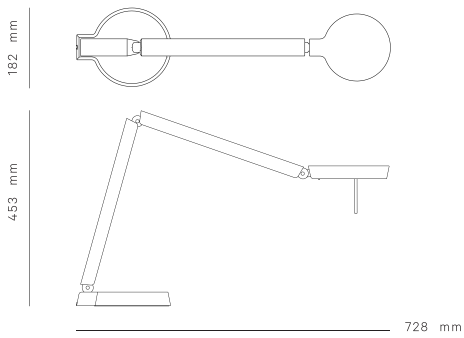

Claesson Koivisto Rune w081f	Claesson Koivisto Rune w081t1	Claesson Koivisto Rune w081t2	Claesson Koivisto Rune w081w
Weight: 9 kg	Weight: 5 kg	Weight: 7 kg	Weight: 2 kg
Length: 108 cm	Length: 56 cm	Length: 108 cm	Length: 56 cm
Width: 39 cm	Width: 26 cm	Width: 39 cm	Width: 26 cm
Height: 27 cm	Height: 23 cm	Height: 27 cm	Height: 23 cm
Volume: 0,114 m3	Volume: 0,033 m3	Volume: 0,114 m3	Volume: 0,033 m3

081C102 Colour: white
081C104 Colour: grey
081C106 Colour: green

Claesson Koivisto Rune w081

MODELS

**TABLE LAMP BASE
TWO ARMS**

**TABLE LAMP CLAMP
TWO ARMS**

Claesson Koivisto Rune w081t2

Claesson Koivisto Rune w081c2