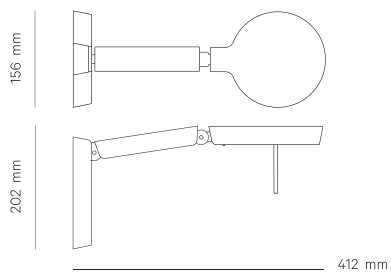

ARTICLE NO.

081T202 Colour: white
081T204 Colour: grey
081T206 Colour: green

081C202 Colour: white
081C204 Colour: grey
081C206 Colour: green

Claesson Koivisto Rune w081w