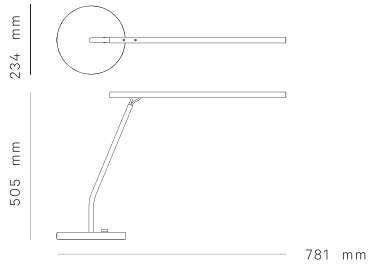

MODELS

Van Severen w111

Van Severen w111f

Van Severen w111t

ARTICLE NO.

111F104 Colour: grey

111T104 Colour: grey