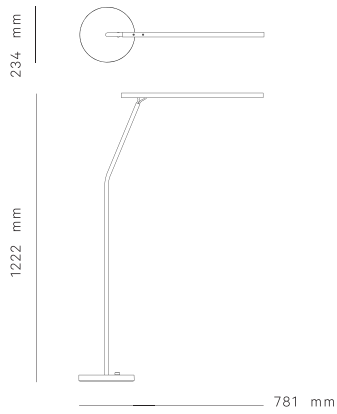

ADJUSTABLE SHADE:

The shade can be adjusted 120 degrees horizontal and 70 degrees vertical.

JACKET JOINT:

A jacket construction enables 360 degree free rotation between the base and arm and easy assembling from flat pack.

PACKAGING:

Van Severen w111f	Van Severen w111t
Weight: 8 kg	Weight: 5,5 kg
Length: 124 cm	Length: 66 cm
Width: 63 cm	Width: 53 cm
Height: 6 cm	Height: 6 cm
Volume: 0,047 m ³	Volume: 0,02 m ³

COLOUR:

grey

MODELS

Van Severen w111

FLOOR LAMP

TABLE LAMP

Van Severen w111f

Van Severen w111t

ARTICLE NO.

111F104 Colour: grey

111T104 Colour: grey