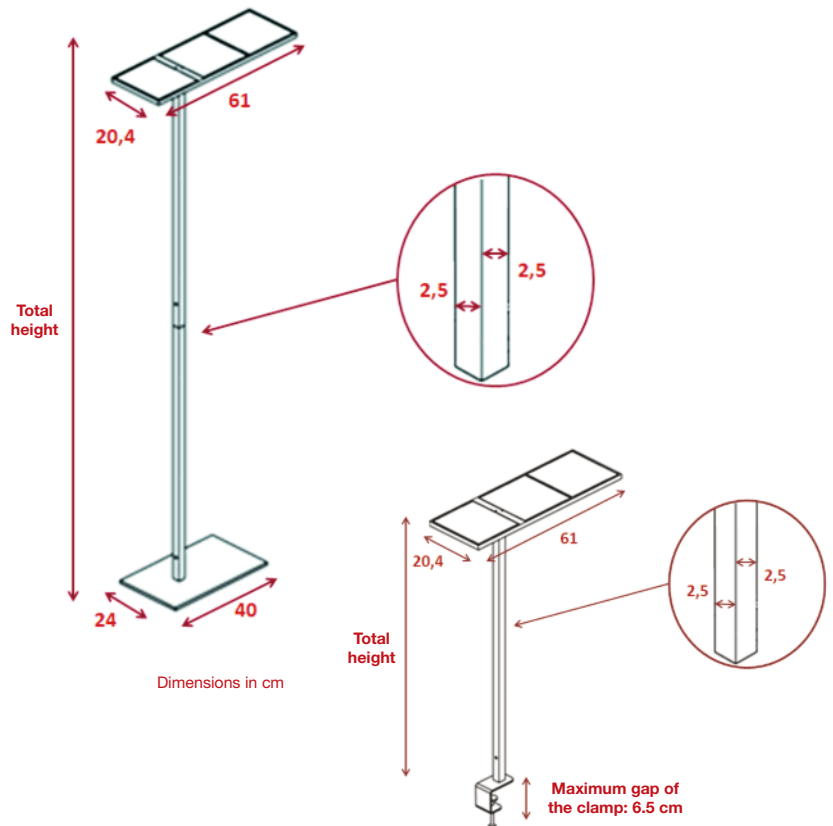

MODULED

Adjustable LED uplighter, clever, discreet and economical.

Equipped with 3 LED plates separately movable thanks to a very easy clipping system, allowing a direct or direct / indirect lighting according to your needs.

3-position switch on the post:
off, 2 or 3 LED plates turned on.

Very pleasant lighting, bringing no danger to the eyesight:
Colour temperature : 4000 Kelvin

Materials: Aluminium + cast iron

3 plates of power LEDs
Maximum power consumption 34 W

Luminous flux: 1950 Lumen
Luminous efficacy : 57 lm/W
Lifetime: 40 000 h
Colour temperature 4000 K
Colour Rendering Index (CRI): > 85