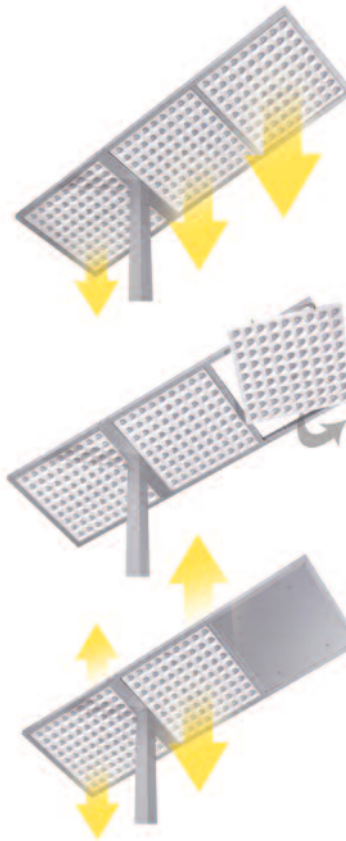

UPLIGHTER | MODULED

3-position switch:
Possibility to light on 2 or 3 LED plates

Direct lighting

Each LED plate can be easily and quickly clipped or unclipped

Direct / indirect lighting

Ref. with clamp: 400032354
Ref. with base: 400032355

MODULED

Adjustable LED uplighter, clever, discreet and economical.

Equipped with 3 LED plates separately movable thanks to a very easy clipping system, allowing a direct or direct / indirect lighting according to your needs.

3-position switch on the post:
off, 2 or 3 LED plates turned on.

Very pleasant lighting, bringing no danger to the eyesight:
Colour temperature : 4000 Kelvin

Materials: Aluminium + cast iron

3 plates of power LEDs
Maximum power consumption 34 W

Luminous flux: 1950 Lumen
Luminous efficacy : 57 lm/W
Lifetime: 40 000 h
Colour temperature 4000 K
Colour Rendering Index (CRI): > 85

RoHS

Warranty 1 year