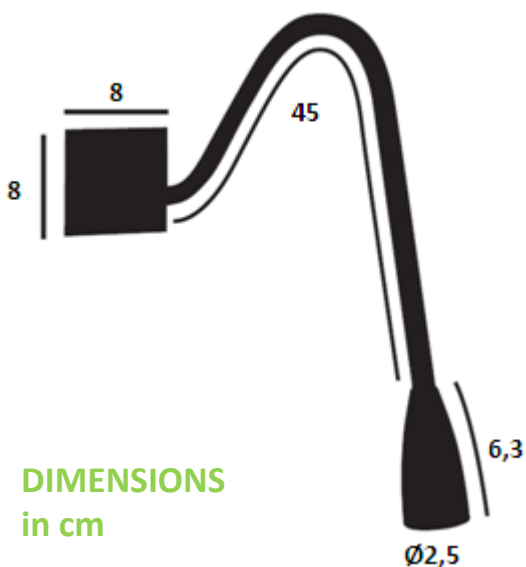

Like leather sheath

Screws supplied and painted in the same tint as the board

ON/OFF SWITCH

On the head

The reading lamp switches on and off very easily by turning the head in one direction or another.

MOVEMENTS

Adjustable in all directions flexible

MATERIALS

Recyclable aluminium
Like-leather

DIMENSIONS
in cm

NEW PRODUCTS 2015

Also discover our LED reading lamps with "rotule" and ON/OFF turning head:

3000 Kelvin

SOURCE