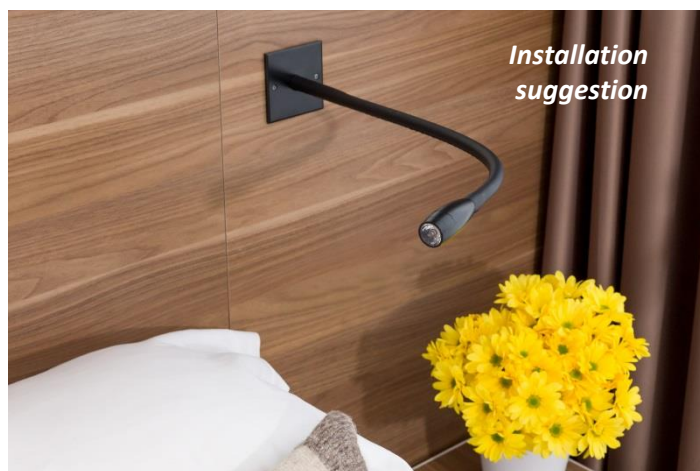

Flexible Reading lamp

Very decorative and practical lighting
Switches on by turning the head

New Product 2015
Assembled in France 

DESIGN

An elegant reading lamp

KOS LIGHTING LED flexible reading lamp is much appreciated with its elegant lines, universal and timeless design. With the leather-look flexible, this reading lamp is adjustable in all directions, so that the users can adjust the luminous flux as they wish, without any difficulty. The 8*8cm board with black or chrome finishing makes it possible to put **it on the wall or headboard** –supplied with instructions. Assembled in France, the LED flexible reading lamp is the trendy accessory that will give a unique design to the room. Available in chrome or black.

PERFORMING

Equipped with a 1,6 W LED

This reading lamp is equipped with a **1,6W LED** diffusing 110 Lumens. The warm colour temperature of 3000 Kelvin is particularly adapted to reading as it does not dazzle the eyes and contributes to create a calm and relaxing atmosphere. The particularity of this product is that **the head needs to be turned to switch on the product**: an intuitive gesture and concept that ensures a long lifetime of this luminary.

Turning head
ON/OFF

Installation
suggestion

« Best-Seller: this practical reading lamp with nice finishing will provide an original and trendy touch to your room. »

Flexible Reading lamp

Technical Features

Like leather sheath

Screws supplied and painted in the same tint as the board

ON/OFF SWITCH

On the head

The reading lamp switches on and off very easily by turning the head in one direction or another.

MOVEMENTS